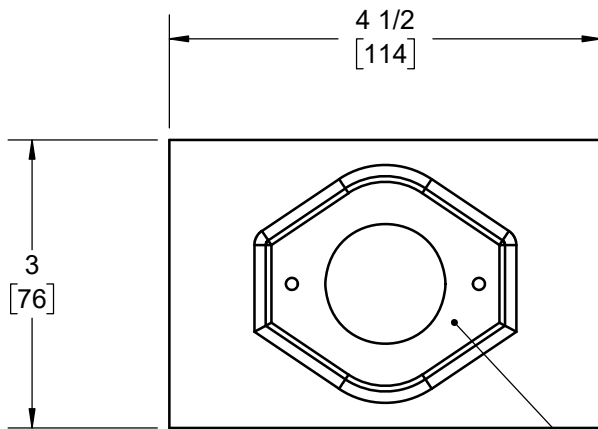

SPECIFICATION:

JOSAM 094221-CP, OR -EPCP OPTION FOR 71350, CHROME-PLATED BRASS ESCUTCHEON PLATE.

**HYDRANT
ESCUTCHEON PLATE**

094221-CP
SERIES 71350-EPCP

RECESSED AREA WITH THREADED
SECURING HOLES FOR 71350 HYDRANT

WARNING: Cancer and Reproductive Harm - www.P65Warnings.ca.gov

DATE OF LAST CHANGE: 10/23/23 | BLK

DIMENSIONS ARE SUBJECT TO MANUFACTURERS TOLERANCES AND CHANGE WITHOUT NOTICE. WE CAN ASSUME NO RESPONSIBILITY FOR USE OF SUPERSEDED OR VOID DATA.