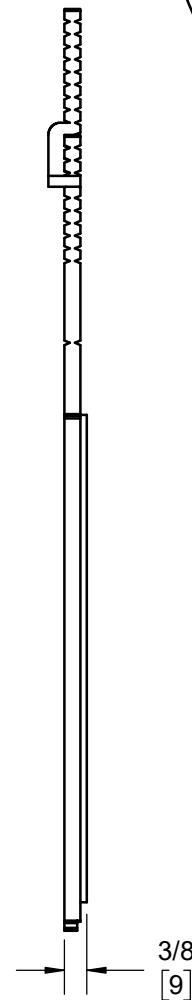

SPECIFICATION:

JOSAM 200-ECXL20 SOLID END CAP FOR PRO-PLUS 200C 8" INTERNAL WIDTH TRENCH MADE WITH PVC MATERIAL AND DESIGNED TO FIT SECURELY INTO 200C CHANNELS AND OTHER 200C ACCESSORIES. RATED TO 140° F.

(FOR USE WITH 11-20 CHANNELS)

**PRO-PLUS
SOLID END CAP 200C**

PART NO. **200-ECXL20**

-HT	HIGH TEMPERATURE CPVC MATERIAL RATED TO 212° F
-----	--

WARNING: Cancer and Reproductive Harm - www.P65Warnings.ca.gov

DATE OF LAST CHANGE: 05/26/21

DIMENSIONS ARE SUBJECT TO MANUFACTURERS TOLERANCES AND CHANGE WITHOUT NOTICE. WE CAN ASSUME NO RESPONSIBILITY FOR USE OF SUPERSEDED OR VOID DATA.

JOSAM
MICHIGAN CITY, INDIANA