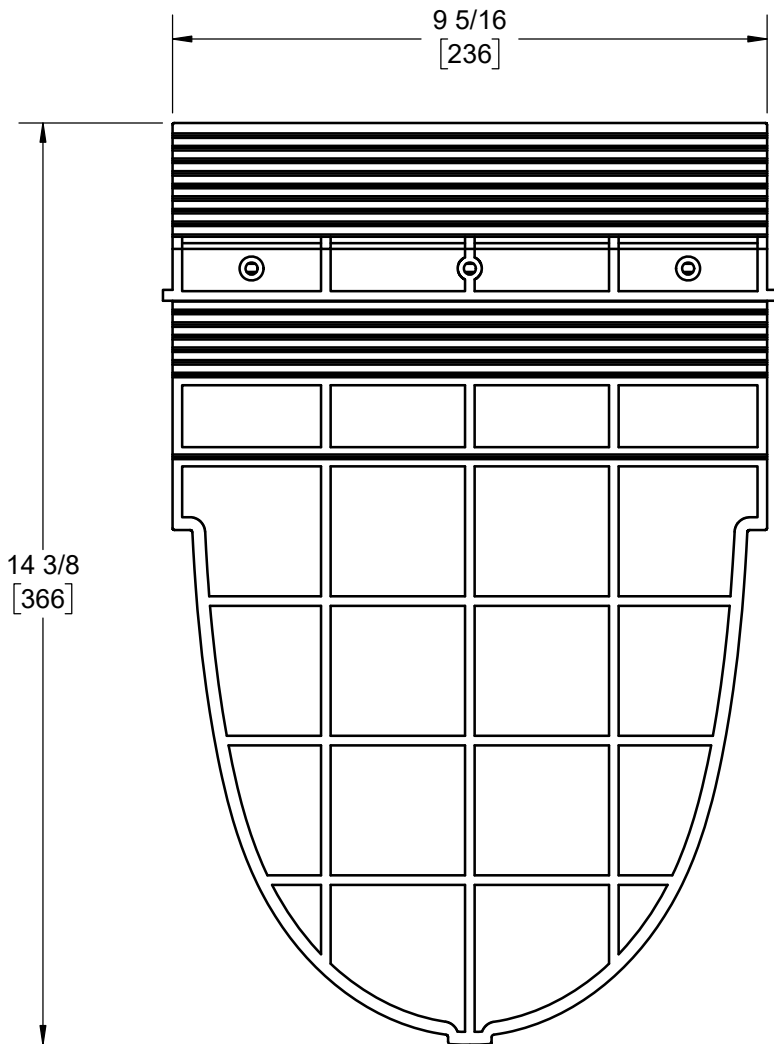

SPECIFICATION:

JOSAM 200-ECXL20 SOLID END CAP FOR PRO-PLUS 200C 8" INTERNAL WIDTH TRENCH MADE WITH PVC MATERIAL AND DESIGNED TO FIT SECURELY INTO 200C CHANNELS AND OTHER 200C ACCESSORIES. RATED TO 140° F.

(FOR USE WITH 11-20 CHANNELS)

**PRO-PLUS
SOLID END CAP 200C**

PART NO. **200-ECXL20**

-HT	HIGH TEMPERATURE CPVC MATERIAL RATED TO 212° F
-----	--

WARNING: Cancer and Reproductive Harm - www.P65Warnings.ca.gov