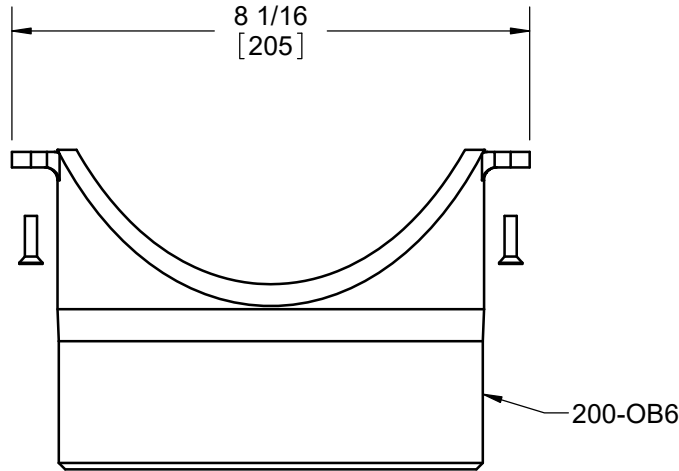

SPECIFICATION:

JOSAM 200-OB4 BOTTOM OUTLET FOR 200C SERIES 8" INTERNAL WIDTH TRENCH CHANNELS. STANDARD 200-OB6 PVC FITTING WITH SCREWS AND RUBBER TRANSITION COUPLING WITH SECURING BANDS TO FIT 4" PIPE. RATED TO 140° F.

**PRO-PLUS
BOTTOM OUTLET 4" 200C**

SERIES/PART NO

200-OB4

*MAX. SERVICE TEMPERATURE OF RUBBER REDUCER REMAINS 140°F

-HT	HIGH TEMP (212°F) MATERIAL FOR PLASTIC OUTLET COMPONENT*
-----	--

WARNING: Cancer and Reproductive Harm - www.P65Warnings.ca.gov