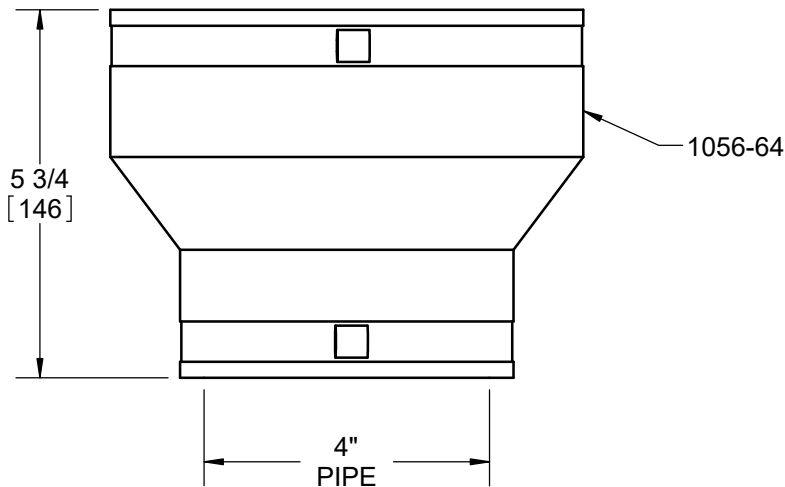

SPECIFICATION:

JOSAM 200-OB4 BOTTOM OUTLET FOR 200C SERIES 8" INTERNAL WIDTH TRENCH CHANNELS. STANDARD 200-OB6 PVC FITTING WITH SCREWS AND RUBBER TRANSITION COUPLING WITH SECURING BANDS TO FIT 4" PIPE. RATED TO 140° F.

**PRO-PLUS
BOTTOM OUTLET 4" 200C**

SERIES/PART NO

200-OB4

*MAX. SERVICE TEMPERATURE OF RUBBER REDUCER REMAINS 140°F

-HT	HIGH TEMP (212°F) MATERIAL FOR PLASTIC OUTLET COMPONENT*
-----	--

WARNING: Cancer and Reproductive Harm - www.P65Warnings.ca.gov

DATE OF LAST CHANGE: 11/03/20 BLK

DIMENSIONS ARE SUBJECT TO MANUFACTURERS TOLERANCES AND CHANGE WITHOUT NOTICE. WE CAN ASSUME NO RESPONSIBILITY FOR USE OF SUPERSEDED OR VOID DATA.

JOSAM
MICHIGAN CITY, INDIANA