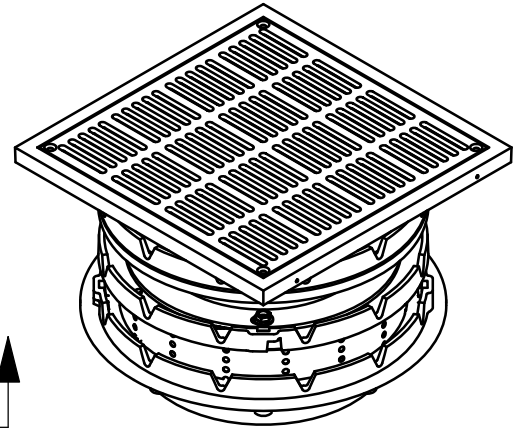

SPECIFICATION:

CUSTOM PRODUCT ASSEMBLY DRAWING
SEE STANDARD PRODUCT SUBMITTALS FOR MORE DETAILS
AND DIMENSIONS

ROOF DRAIN

23500-IRMA-AE

SERIES

DATE OF LAST CHANGE: 08/25/23 JTJ

DIMENSIONS ARE SUBJECT TO MANUFACTURERS
TOLERANCES AND CHANGE WITHOUT NOTICE.
WE CAN ASSUME NO RESPONSIBILITY FOR
USE OF SUPERSEDED OR VOID DATA.