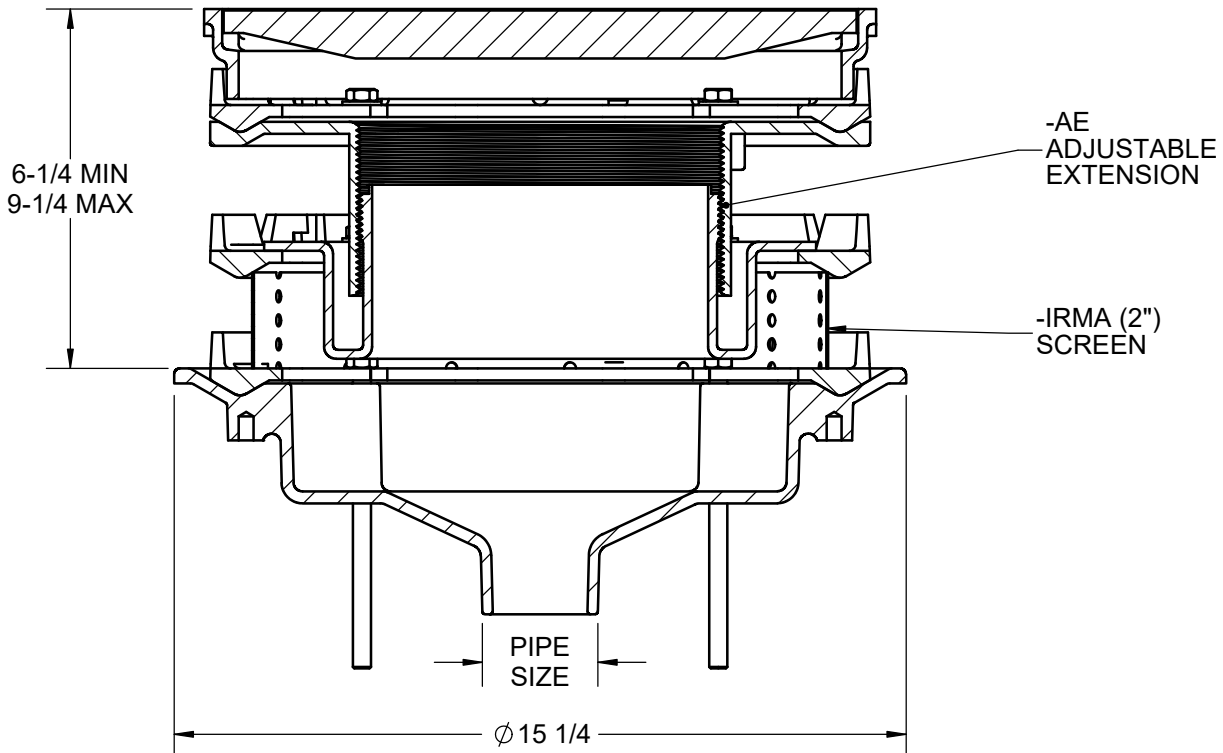

SPECIFICATION:

CUSTOM PRODUCT ASSEMBLY DRAWING
SEE STANDARD PRODUCT SUBMITTALS FOR MORE DETAILS
AND DIMENSIONS

ROOF DRAIN

23500-IRMA-AE

SERIES

DATE OF LAST CHANGE: 08/25/23 JTJ

DIMENSIONS ARE SUBJECT TO MANUFACTURERS
TOLERANCES AND CHANGE WITHOUT NOTICE.
WE CAN ASSUME NO RESPONSIBILITY FOR
USE OF SUPERSEDED OR VOID DATA.