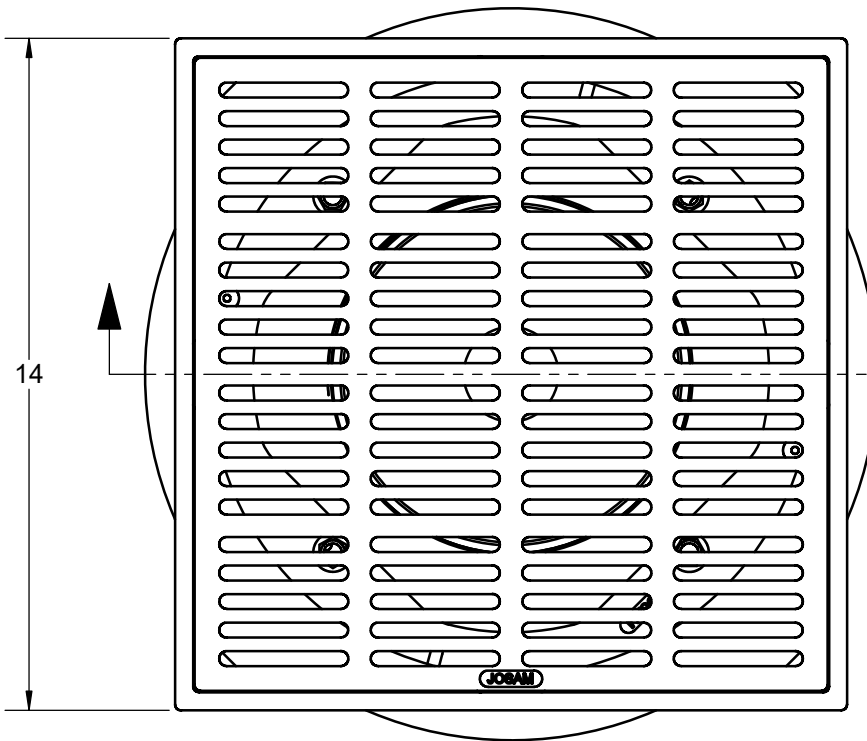

SPECIFICATION:

CUSTOM PRODUCT ASSEMBLY DRAWING
SEE STANDARD PRODUCT SUBMITTALS FOR MORE DETAILS
AND DIMENSIONS

ROOF DRAIN

23500-IRMA-AE

SERIES

DATE OF LAST CHANGE: 08/25/23 JTJ

DIMENSIONS ARE SUBJECT TO MANUFACTURERS
TOLERANCES AND CHANGE WITHOUT NOTICE.
WE CAN ASSUME NO RESPONSIBILITY FOR
USE OF SUPERSEDED OR VOID DATA.