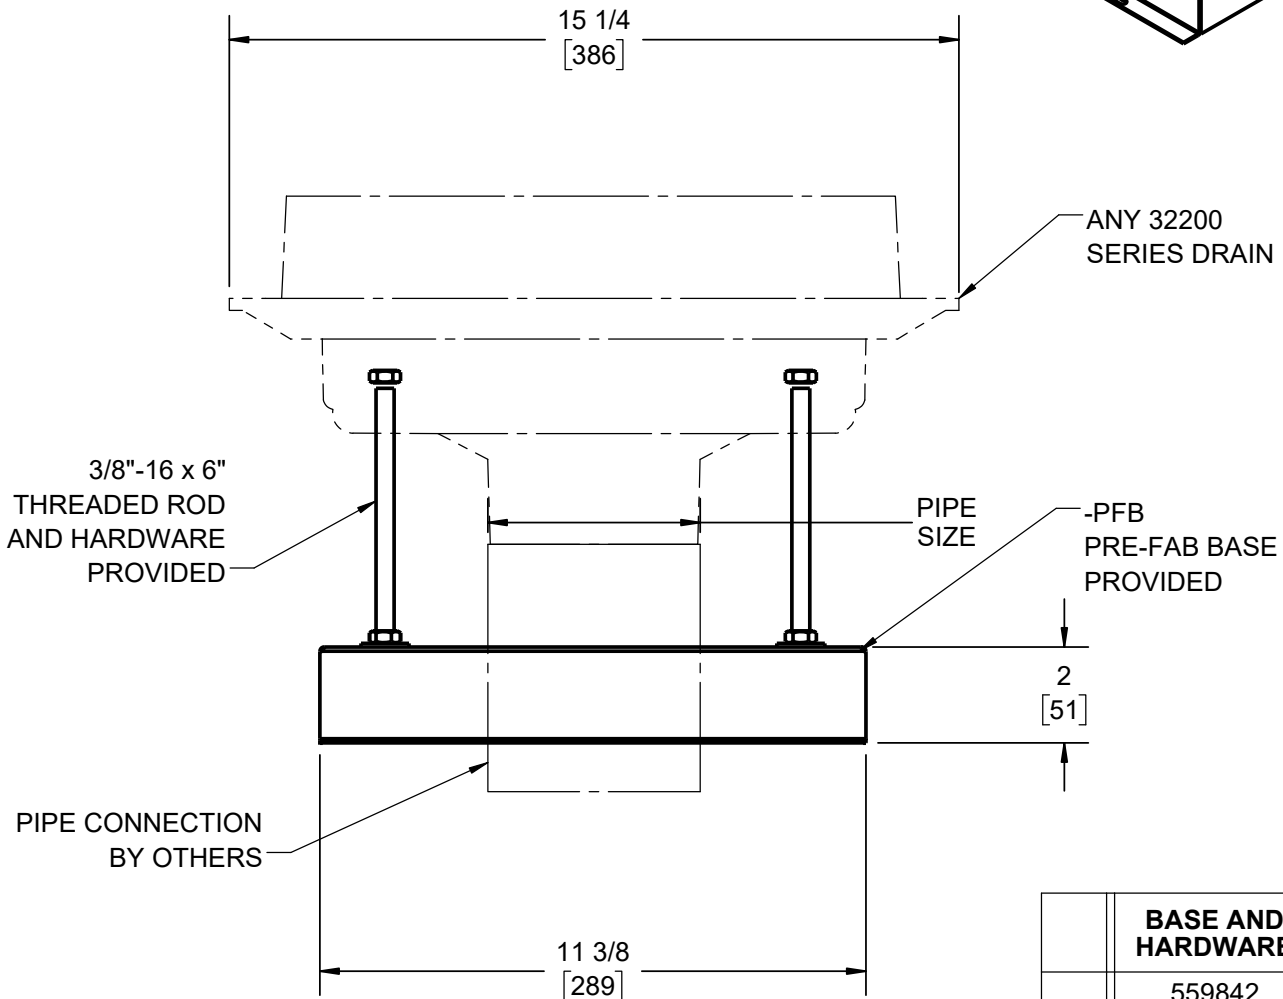

SPECIFICATION:

JOSAM PRE-FAB BASE WITH HARDWARE FOR SERIES 32200 DRAINS

-PFB OPTION MUST BE ORDERED AT TIME OF DRAIN FOR PROPER MAODIFICATION OF DRAIN BODY

ROOF DRAIN

PRE-FAB BASE

SERIES **32200-PFB**

	BASE AND HARDWARE	PIPE SIZE
	559842	2"
	559843	3"
	559844	4"
	559845	5"
	559846	6"
	559848	8"

DATE OF LAST CHANGE: 02/05/25 | BLK

DIMENSIONS ARE SUBJECT TO MANUFACTURERS TOLERANCES AND CHANGE WITHOUT NOTICE. WE CAN ASSUME NO RESPONSIBILITY FOR USE OF SUPERSEDED OR VOID DATA.

NOTES