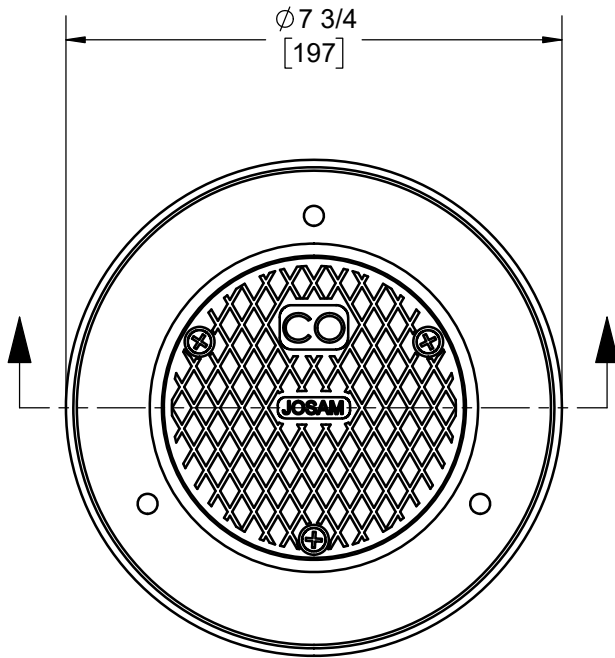

SPECIFICATION:

JOSAM CO-310 SERIES CAST IRON CLEANOUT WITH ROUND ADJUSTABLE TOP, NIKALOY RIM AND COVER, AND TAPERED-THREAD BRASS PLUG.

**CLEANOUT
ADJUSTABLE 5" TOP**

SERIES **CO-310**

OPTIONS:

-VP	SECURED GRATE, VANDAL PROOF SCREWS
-SQ	SQUARE RIM

MODEL	OUTLET SIZE	OUTLET TYPE
CO-312-Y	2"	HUB
CO-313-Z	3"	NO-HUB
CO-313-Y	3"	HUB
CO-314-Z	4"	NO-HUB

WARNING: Cancer and Reproductive Harm - www.P65Warnings.ca.gov

DATE OF LAST CHANGE: 12/13/23

DIMENSIONS ARE SUBJECT TO MANUFACTURERS TOLERANCES AND CHANGE WITHOUT NOTICE. WE CAN ASSUME NO RESPONSIBILITY FOR USE OF SUPERSEDED OR VOID DATA.