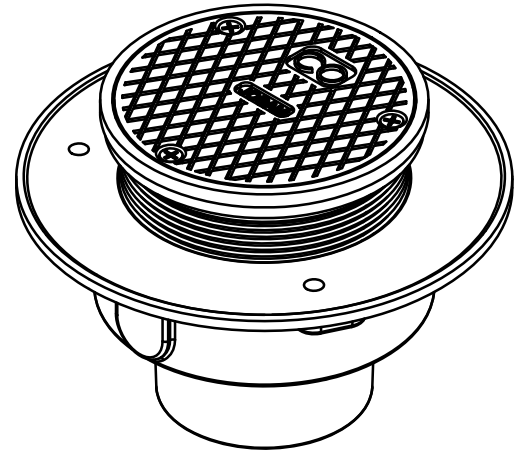

SPECIFICATION:

JOSAM CO-310 SERIES CAST IRON CLEANOUT WITH ROUND ADJUSTABLE TOP, NIKALOY RIM AND COVER, AND TAPERED-THREAD BRASS PLUG.

**CLEANOUT
ADJUSTABLE 5" TOP**

SERIES **CO-310**

OPTIONS:

-VP	SECURED GRATE, VANDAL PROOF SCREWS
-SQ	SQUARE RIM

MODEL	OUTLET SIZE	OUTLET TYPE
CO-312-Y	2"	HUB
CO-313-Z	3"	NO-HUB
CO-313-Y	3"	HUB
CO-314-Z	4"	NO-HUB

WARNING: Cancer and Reproductive Harm - www.P65Warnings.ca.gov

DATE OF LAST CHANGE: 12/13/23

DIMENSIONS ARE SUBJECT TO MANUFACTURERS TOLERANCES AND CHANGE WITHOUT NOTICE. WE CAN ASSUME NO RESPONSIBILITY FOR USE OF SUPERSEDED OR VOID DATA.