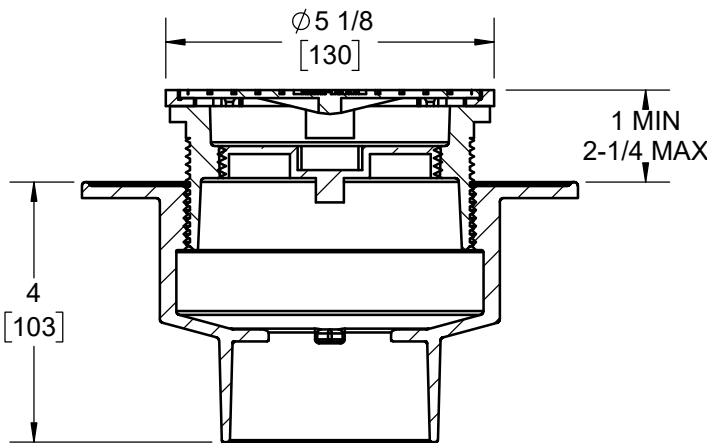

SPECIFICATION:

JOSAM CO-310 SERIES CAST IRON CLEANOUT WITH ROUND ADJUSTABLE TOP, NIKALOY RIM AND COVER, AND TAPERED-THREAD BRASS PLUG.

**CLEANOUT
ADJUSTABLE 5" TOP**

SERIES **CO-310**

OPTIONS:

-VP	SECURED GRATE, VANDAL PROOF SCREWS
-SQ	SQUARE RIM

MODEL	OUTLET SIZE	OUTLET TYPE
CO-312-Y	2"	HUB
CO-313-Z	3"	NO-HUB
CO-313-Y	3"	HUB
CO-314-Z	4"	NO-HUB

WARNING: Cancer and Reproductive Harm - www.P65Warnings.ca.gov

DATE OF LAST CHANGE: 12/13/23

DIMENSIONS ARE SUBJECT TO MANUFACTURERS TOLERANCES AND CHANGE WITHOUT NOTICE. WE CAN ASSUME NO RESPONSIBILITY FOR USE OF SUPERSEDED OR VOID DATA.