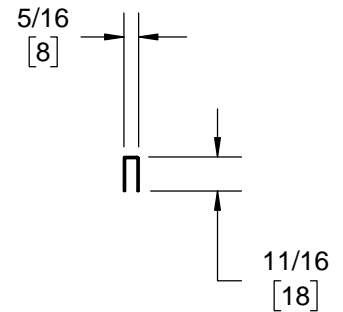

SPECIFICATION:

304 STAINLESS STEEL EDGE FOR PRO-PLUS 100, 200 AND 300 CHANNELS. TWO PIECES REQUIRED PER CHANNEL. MATCHES STAINLESS STEEL GRATINGS.

**STAINLESS STEEL EDGE
PRO-PLUS**

SERIES **350174_350174-1**

<u>PART NUMBER</u>	<u>"L" DIMENSION</u>
350174	39.33"
350174-1	19.67"

WARNING: Cancer and Reproductive Harm - www.P65Warnings.ca.gov

DATE OF LAST CHANGE: 6/08/18

DIMENSIONS ARE SUBJECT TO MANUFACTURERS TOLERANCES AND CHANGE WITHOUT NOTICE. WE CAN ASSUME NO RESPONSIBILITY FOR USE OF SUPERSEDED OR VOID DATA.