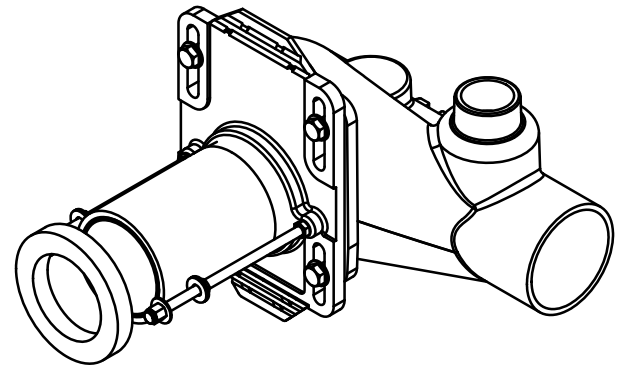

SPECIFICATION:

JOSAM 12674-24 SERIES CARRIER FOR FLOOR MOUNTED BACK OUTLET BOWLS. COATED CAST IRON SINGLE HORIZONTAL 4" NO-HUB FITTING WITH 2" NO-HUB VENT. FOR SIPHON JET ONLY, WITH ABS EXTENSION AND INTEGRAL TEST CAP, PLATED HARDWARE AND NEOPRENE FIXTURE GASKET.

**CLOSET CARRIER
HORIZONTAL, LEFT HAND
FOR FLOOR MOUNTED,
BACK OUTLET BOWLS**

SERIES **12674-24**

*FOR LONGER EXTENSION, SPECIFY -10

	-VP	VANDAL-PROOF TRIM
	-6	SUPPLY PIPE SUPPORT (SPECIFY TYPE OF PIPE)
	-10	ABS LONG EXTENSION (5" LONGER)
X	-24	CARRIER FOR FLOOR MOUNTED BACK OUTLET CHINA BOWLS
	-30	CAST IRON ADJUSTABLE EXTENSION W/ CONNECTOR
	-30-2	CAST IRON ADJ. EXT. W/ CONNECTOR & TEST CAP
	-45	THREADED LEFT-HAND AUXILIARY INLET
	-46	THREADED RIGHT-HAND AUXILIARY INLET