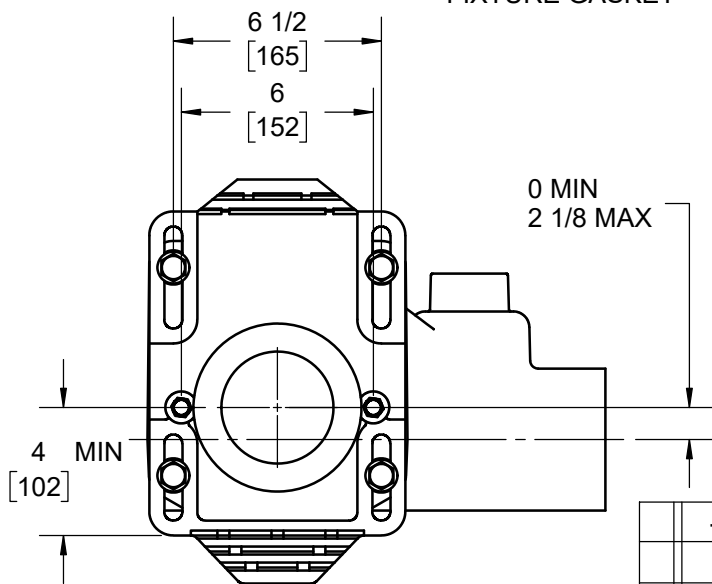

SPECIFICATION:

JOSAM 12674-24 SERIES CARRIER FOR FLOOR MOUNTED BACK OUTLET BOWLS. COATED CAST IRON SINGLE HORIZONTAL 4" NO-HUB FITTING WITH 2" NO-HUB VENT. FOR SIPHON JET ONLY, WITH ABS EXTENSION AND INTEGRAL TEST CAP, PLATED HARDWARE AND NEOPRENE FIXTURE GASKET.

**CLOSET CARRIER
HORIZONTAL, LEFT HAND
FOR FLOOR MOUNTED,
BACK OUTLET BOWLS**

SERIES **12674-24**

*FOR LONGER EXTENSION, SPECIFY -10

	-VP	VANDAL-PROOF TRIM
	-6	SUPPLY PIPE SUPPORT (SPECIFY TYPE OF PIPE)
	-10	ABS LONG EXTENSION (5" LONGER)
X	-24	CARRIER FOR FLOOR MOUNTED BACK OUTLET CHINA BOWLS
	-30	CAST IRON ADJUSTABLE EXTENSION W/ CONNECTOR
	-30-2	CAST IRON ADJ. EXT. W/ CONNECTOR & TEST CAP
	-45	THREADED LEFT-HAND AUXILIARY INLET
	-46	THREADED RIGHT-HAND AUXILIARY INLET

WARNING: Cancer and Reproductive Harm - www.P65Warnings.ca.gov

DATE OF LAST CHANGE: 05/08/19

DIMENSIONS ARE SUBJECT TO MANUFACTURERS TOLERANCES AND CHANGE WITHOUT NOTICE. WE CAN ASSUME NO RESPONSIBILITY FOR USE OF SUPERSEDED OR VOID DATA.