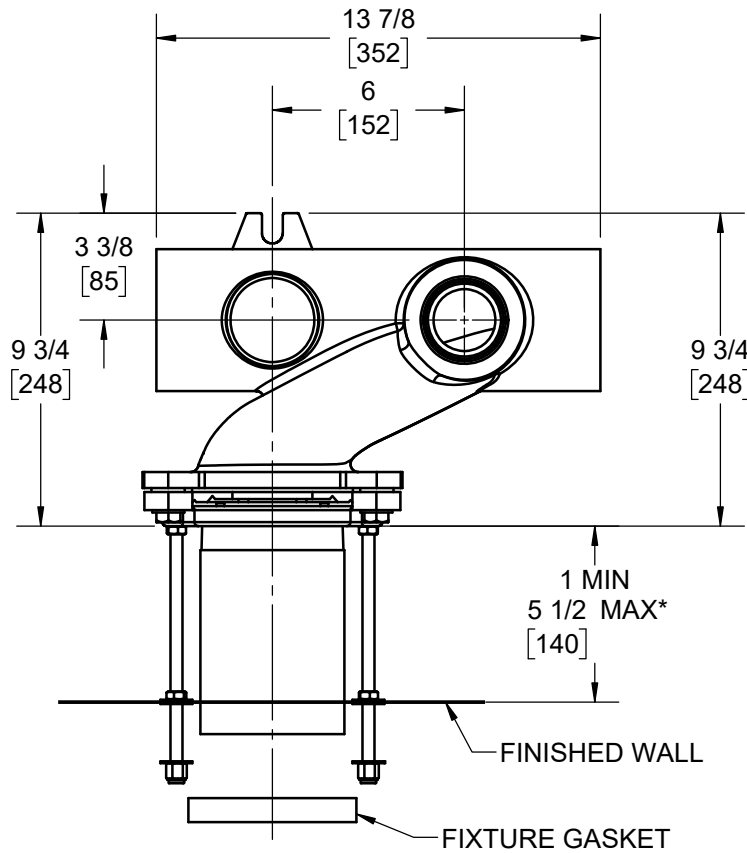

SPECIFICATION:

JOSAM 12674-24 SERIES CARRIER FOR FLOOR MOUNTED BACK OUTLET BOWLS. COATED CAST IRON SINGLE HORIZONTAL 4" NO-HUB FITTING WITH 2" NO-HUB VENT. FOR SIPHON JET ONLY, WITH ABS EXTENSION AND INTEGRAL TEST CAP, PLATED HARDWARE AND NEOPRENE FIXTURE GASKET.

**CLOSET CARRIER
HORIZONTAL, LEFT HAND
FOR FLOOR MOUNTED,
BACK OUTLET BOWLS**

SERIES **12674-24**

*FOR LONGER EXTENSION, SPECIFY -10

	-VP	VANDAL-PROOF TRIM
	-6	SUPPLY PIPE SUPPORT (SPECIFY TYPE OF PIPE)
	-10	ABS LONG EXTENSION (5" LONGER)
X	-24	CARRIER FOR FLOOR MOUNTED BACK OUTLET CHINA BOWLS
	-30	CAST IRON ADJUSTABLE EXTENSION W/ CONNECTOR
	-30-2	CAST IRON ADJ. EXT. W/ CONNECTOR & TEST CAP
	-45	THREADED LEFT-HAND AUXILIARY INLET
	-46	THREADED RIGHT-HAND AUXILIARY INLET

WARNING: Cancer and Reproductive Harm - www.P65Warnings.ca.gov

DATE OF LAST CHANGE: 05/08/19

DIMENSIONS ARE SUBJECT TO MANUFACTURERS TOLERANCES AND CHANGE WITHOUT NOTICE. WE CAN ASSUME NO RESPONSIBILITY FOR USE OF SUPERSEDED OR VOID DATA.