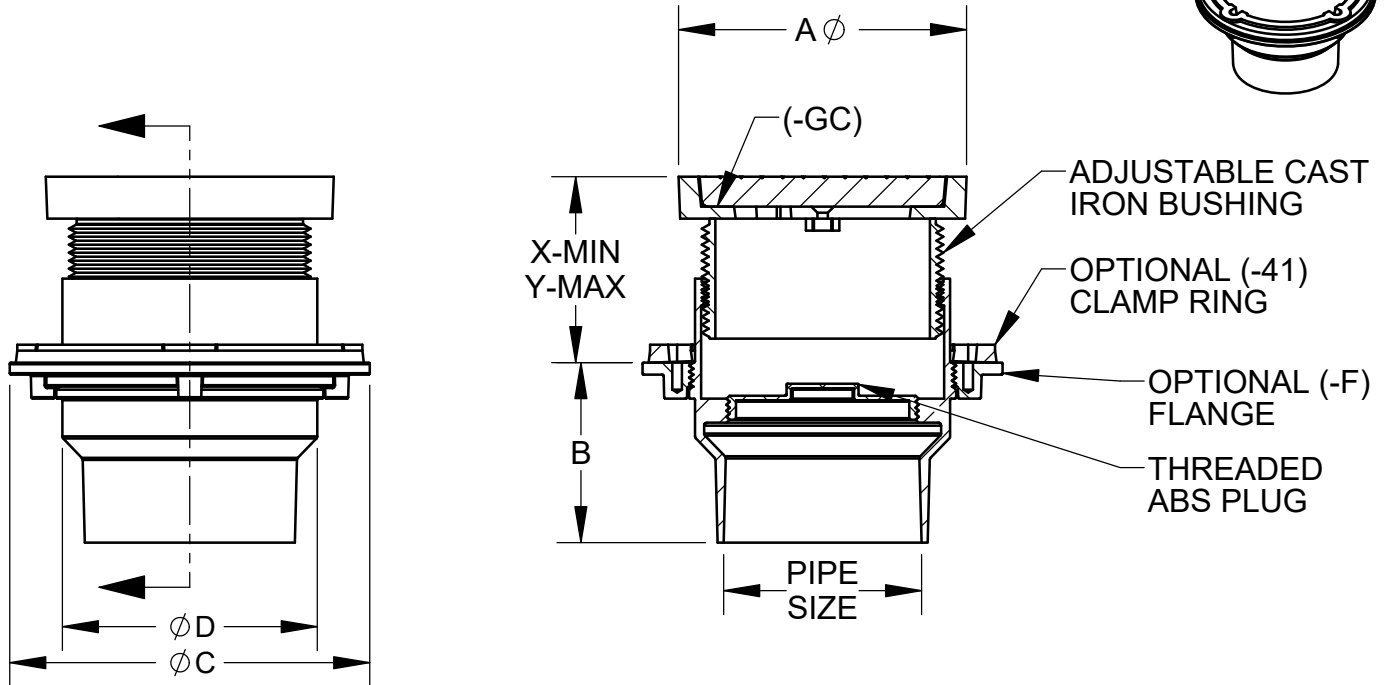

**SPECIFICATION:**

JOSAM 55000-5 SERIES COATED CAST IRON KLEENATRON® II LEVELEZE® FLOOR CLEANOUT, INTERNAL ABS CLEANOUT PLUG, ADJUSTABLE CAST IRON HOUSING WITH SPECIAL-DUTY SCORIATED SECURED ROUND DUCTILE IRON COVER.

**CLEANOUT**  
ROUND DUCTILE IRON TOP

SERIES **55000-5**

FLANGE STANDARD ON 4" -X AND 6" SIZES.

	PIPE SIZE	A	B	C	D	X	Y
	2"	6	3-3/4	7-1/2	5-9/16	2-3/4	4-1/4
	3"	6	3-3/4	7-1/2	5-9/16	2-3/4	4-1/4
	4"	6	3-3/4	7-1/2	5-9/16	2-3/4	4-1/4
	4" -X	7-1/2	4-1/4	9-3/16	7	2-5/8	4-5/16
	5" -Z	6	3-3/4	7-1/2	5-9/16	2-3/4	4-1/4
	6" -Z	7-1/2	4-1/4	9-3/16	7	2-5/8	4-5/16

<b>X</b>	-5	DUCTILE IRON TOP
	-14	CARPET CLEANOUT MARKER
	-VP	SECURED COVER, VANDAL-PROOF SCREWS
	-22	TAPER THREAD BRONZE PLUG
	-31	GALVANIZED CAST IRON PARTS
	-41	CLAMP RING AND FLANGE

	-F	FLANGE ONLY
	-CFC	CARPET CLEANOUT FLANGE COVER
	-X	INSIDE CAULK OUTLET
	-Y	HUB OUTLET W/GASKET (2", 3", & 4" SIZES ONLY)
	-Z	NO-HUB OUTLET
	-GC	GASKETED COVER