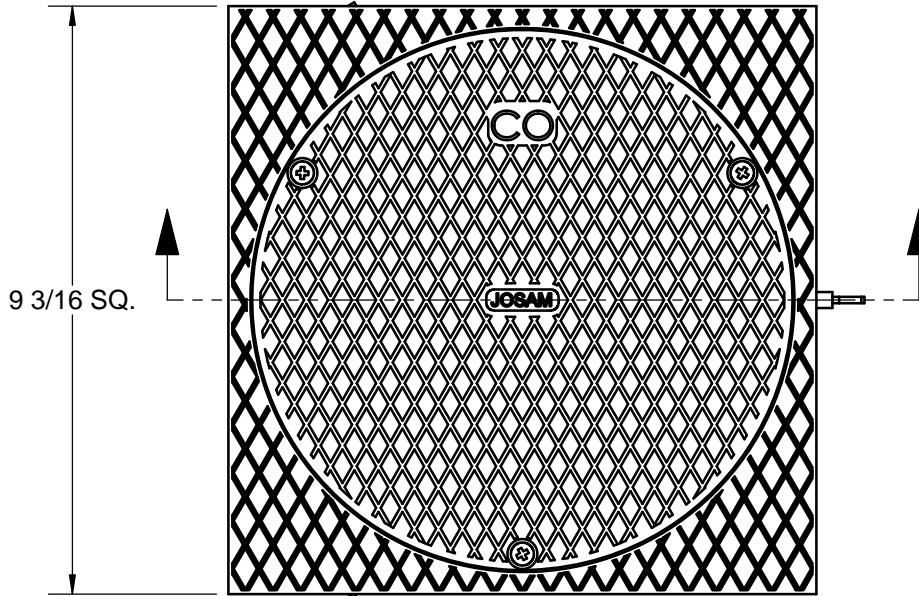

**SPECIFICATION:**

JOSAM 57008-Z-1-SQ SERIES COATED CAST IRON KLEENATRON® LEVELEZE® FLOOR CLEANOUT, INTERNAL GASKETED ABS CLEANOUT PLUG, NO-HUB CONNECTION AND ADJUSTABLE ABS HOUSING WITH MEDIUM-DUTY SCORIATED SECURED SQUARE SATIN NIKALOY TOP.

**CLEANOUT  
LEVELEZE® KLEENATRON®,  
SQUARE TOP**

SERIES **57008-Z-1-SQ**

FORMERLY 56030 SERIES

X	-1-SQ	SQUARE TOP, SATIN FINISH NIKALOY
	-14	CARPET CLEANOUT MARKER
	-VP	SECURED COVER, VANDAL-PROOF SCREWS
	-22	TAPER THREAD BRONZE PLUG

	-31	GALVANIZED CAST IRON PARTS
	-WF	WIDE FLANGE
	-CFC	CARPET CLEANOUT FLANGE COVER
	-DBC	DEBRIS COVER

WARNING: Cancer and Reproductive Harm - www.P65Warnings.ca.gov

DATE OF LAST CHANGE: 05/23/18

DIMENSIONS ARE SUBJECT TO MANUFACTURERS TOLERANCES AND CHANGE WITHOUT NOTICE. WE CAN ASSUME NO RESPONSIBILITY FOR USE OF SUPERSEDED OR VOID DATA.