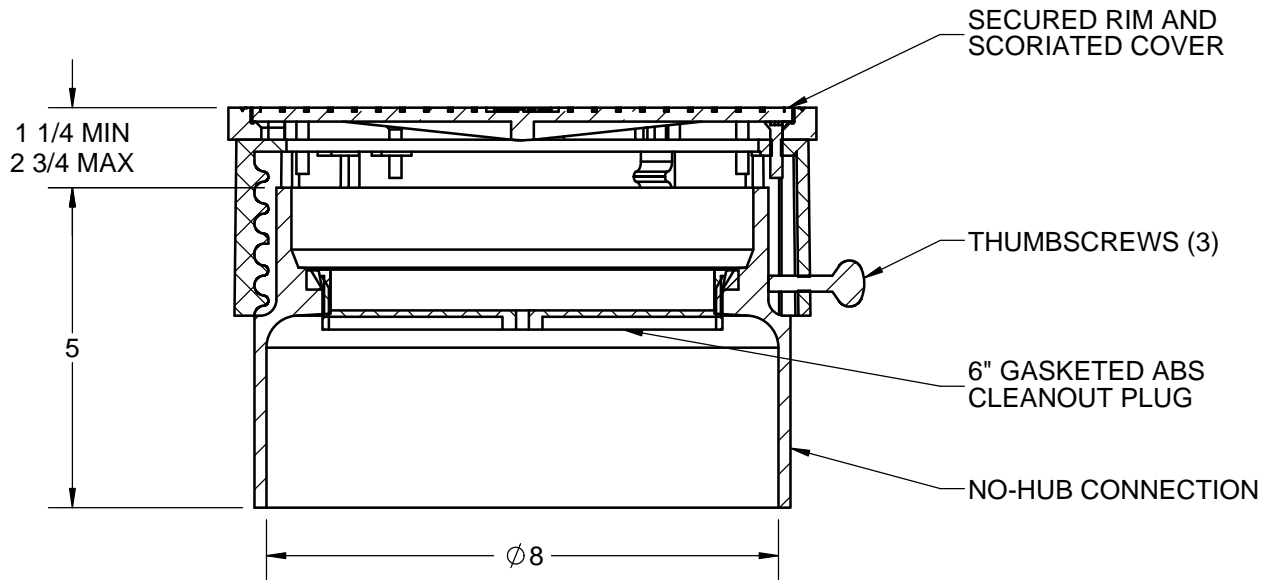

**SPECIFICATION:**

JOSAM 57008-Z-1-SQ SERIES COATED CAST IRON KLEENATRON® LEVELEZE® FLOOR CLEANOUT, INTERNAL GASKETED ABS CLEANOUT PLUG, NO-HUB CONNECTION AND ADJUSTABLE ABS HOUSING WITH MEDIUM-DUTY SCORIATED SECURED SQUARE SATIN NIKALOY TOP.

**CLEANOUT  
LEVELEZE® KLEENATRON®,  
SQUARE TOP**

SERIES **57008-Z-1-SQ**

FORMERLY 56030 SERIES

X	-1-SQ	SQUARE TOP, SATIN FINISH NIKALOY
	-14	CARPET CLEANOUT MARKER
	-VP	SECURED COVER, VANDAL-PROOF SCREWS
	-22	TAPER THREAD BRONZE PLUG

	-31	GALVANIZED CAST IRON PARTS
	-WF	WIDE FLANGE
	-CFC	CARPET CLEANOUT FLANGE COVER
	-DBC	DEBRIS COVER

WARNING: Cancer and Reproductive Harm - www.P65Warnings.ca.gov

DATE OF LAST CHANGE: 05/23/18

DIMENSIONS ARE SUBJECT TO MANUFACTURERS TOLERANCES AND CHANGE WITHOUT NOTICE. WE CAN ASSUME NO RESPONSIBILITY FOR USE OF SUPERSEDED OR VOID DATA.