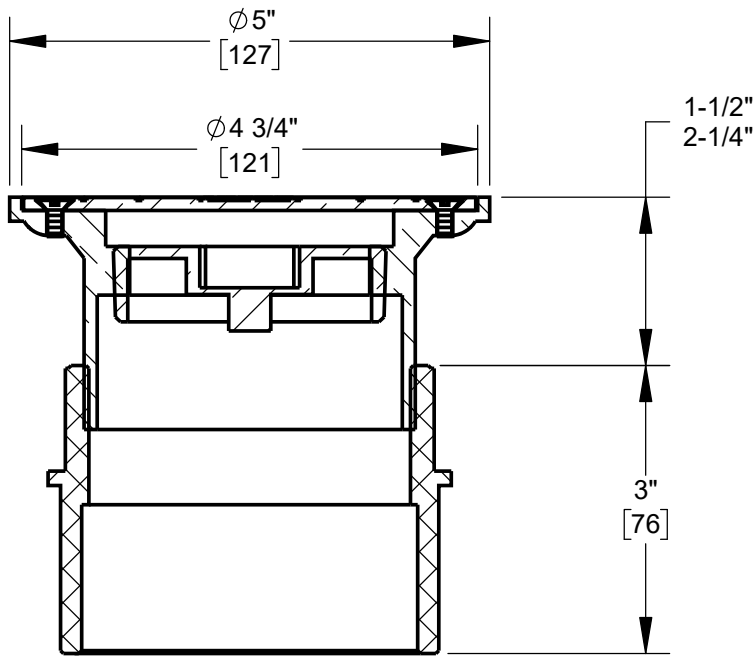

SPECIFICATION:

JOSAM SERIES CO-430 PVC CLEANOUT, ROUND NIKALOY ADJUSTABLE TOP WITH INTERNAL BRONZE PLUG. COMBINATION 3" X 4" SOLVENT WELD BOTTOM OUTLET FITS OVER 3" OR INSIDE 4" SCHEDULE 40 PVC PIPE.

CLEANOUT

PVC

SERIES

CO-430

OPTIONS:

-2	SATIN FINISH BRONZE TOP
-14	CARPET CLEANOUT MARKER
-VP	SECURED COVER, VANDAL-PROOF SCREWS

WARNING: Cancer and Reproductive Harm - www.P65Warnings.ca.gov

DATE OF LAST CHANGE: 07/30/18