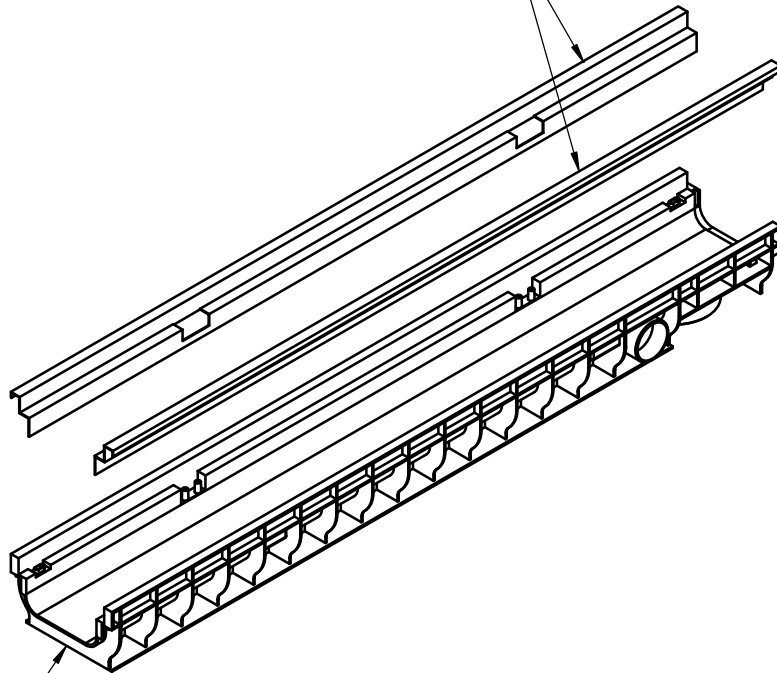

**SPECIFICATION:**

JOSAM SERIES TD-130 STAINLESS STEEL (TYPE 304) EDGES.

**LITE LINE  
TRENCH DRAIN**

SERIES

**SSE**

STAINLESS  
STEEL  
EDGES  
(SSE)

CHANNEL AND GRATES  
SOLD SEPARATELY

⚠ WARNING: Cancer and Reproductive Harm - www.P65Warnings.ca.gov

DATE OF LAST CHANGE: 11/15/19

DIMENSIONS ARE SUBJECT TO MANUFACTURERS  
TOLERANCES AND CHANGE WITHOUT NOTICE.  
WE CAN ASSUME NO RESPONSIBILITY FOR  
USE OF SUPERSEDED OR VOID DATA.

MICHIGAN CITY, INDIANA